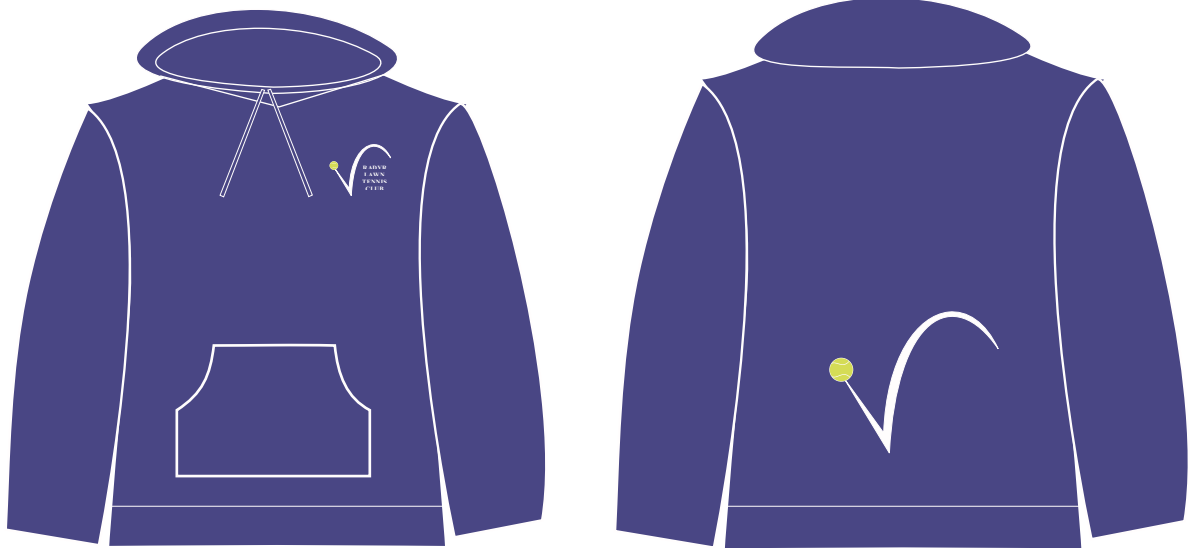

RLTC Kit

Navy Blue Hoodies –

Children's - £15

Adults - £20

Sizes range from children's – age 5-6 to Adults 3XL

RLTC Kit

Training Top

Adult sizes – XS – 3XL

£25 inc RLTC logo

RLTC Kit

Ladies Skort

Navy, white or black

Sizes 10-18

£17 inc RLTC logo on left leg

RLTC Kit

Sapphire Blue Polo and T-shirts (only t-shirts in children's sizes)